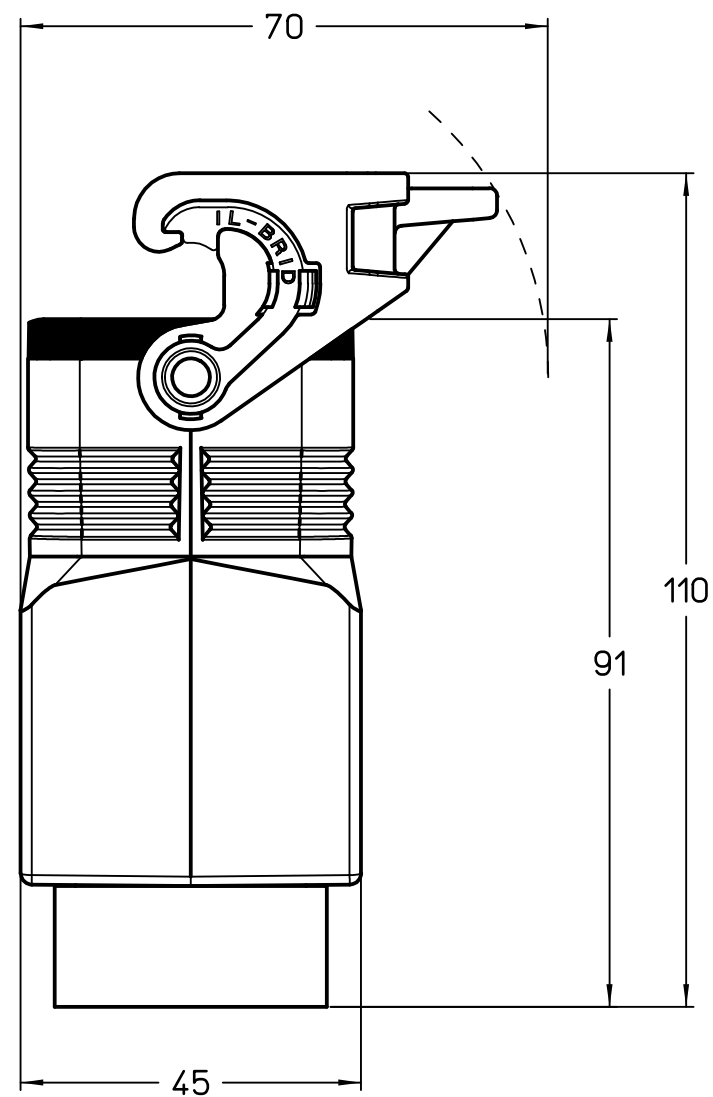

Diritti riservati All rights reserved

1

2

3

Dimensions
in mm

Simplified representation with dimensions without tolerance

Original Size A4

Date 07/03/23

Sign. G. Renna

MLAV 10 LG25

Hood, size "57.27", M25 top entry, with adapter, with 1 IL-BRID lever

Scale

1:1

1

2

3