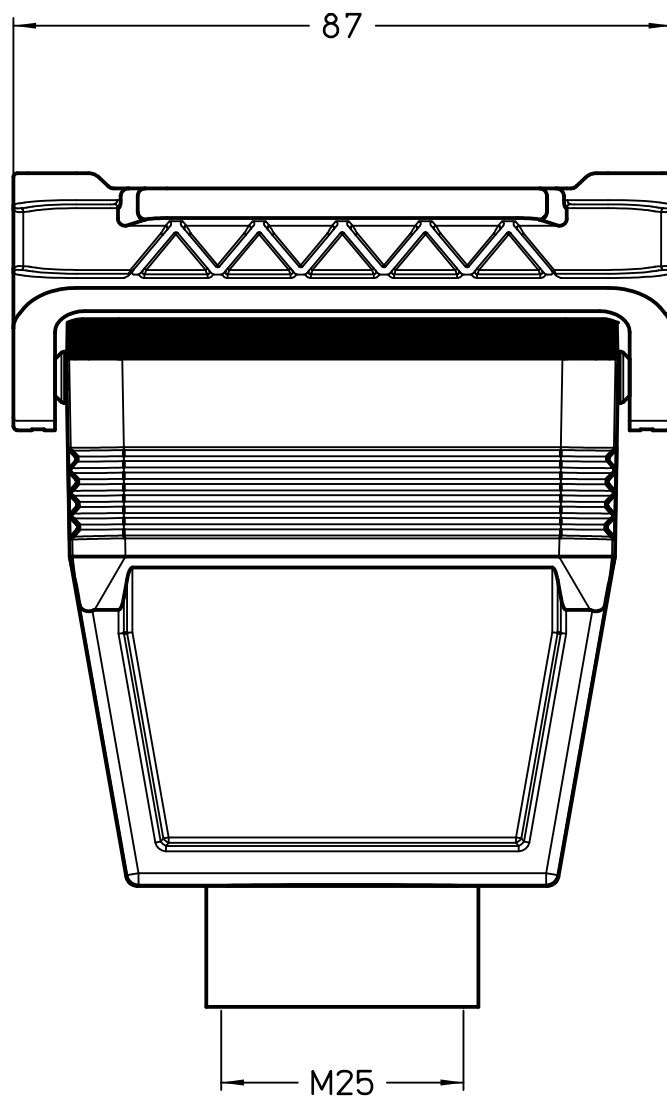

Diritti riservati All rights reserved

1

2

3

Dimensions
in mm

Simplified representation with dimensions without tolerance

Original Size A4

Date 07/03/23

Sign. G. Renna

MLAV 10 LG25

Hood, size "57.27", M25 top entry, with adapter, with 1 IL-BRID lever

Scale

1:1

1

2

3